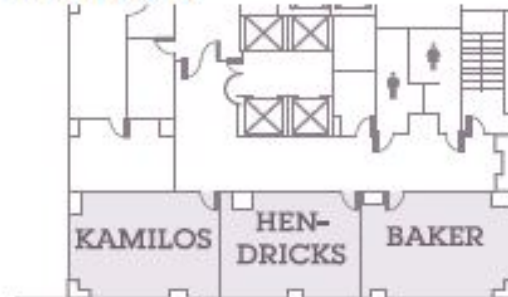

Lower Level

Sheraton Grand Sacramento

HOTEL

Level 2

Level 3

Lobby Level

Public Market Bar
Glide's Event Space

Level 4