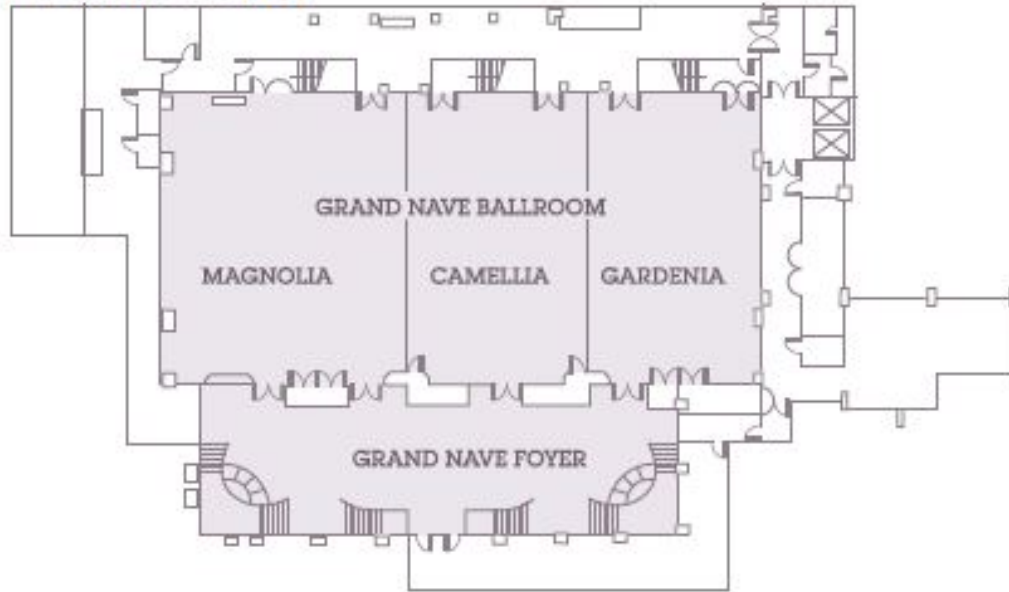

Lower Level

Sheraton Grand Sacramento

HOTEL

Level 2

Level 3

Lobby Level

Public Market Bar
Glide's Event Space

Level 4