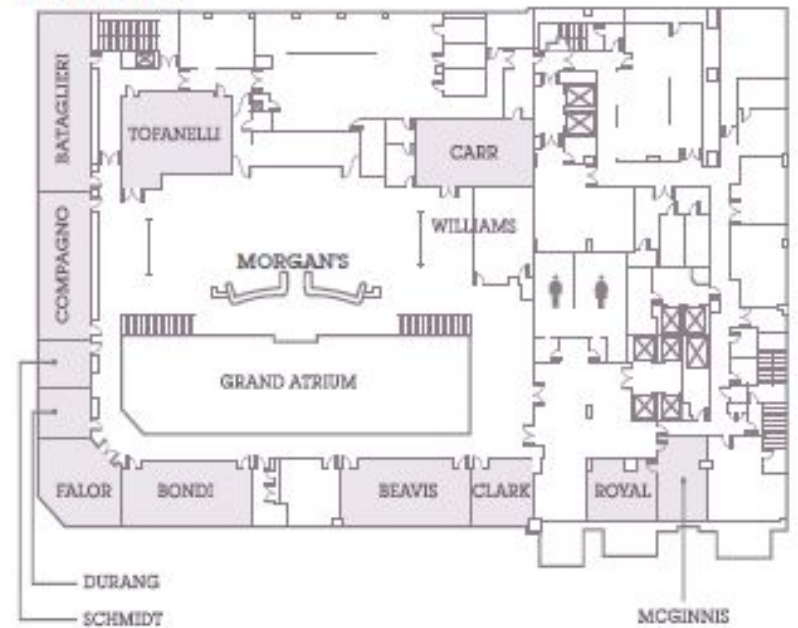

Lower Level

Sheraton Grand Sacramento

HOTEL

Level 2

Level 3

Lobby Level

Public Market Bar
Glide's Event Space

Level 4